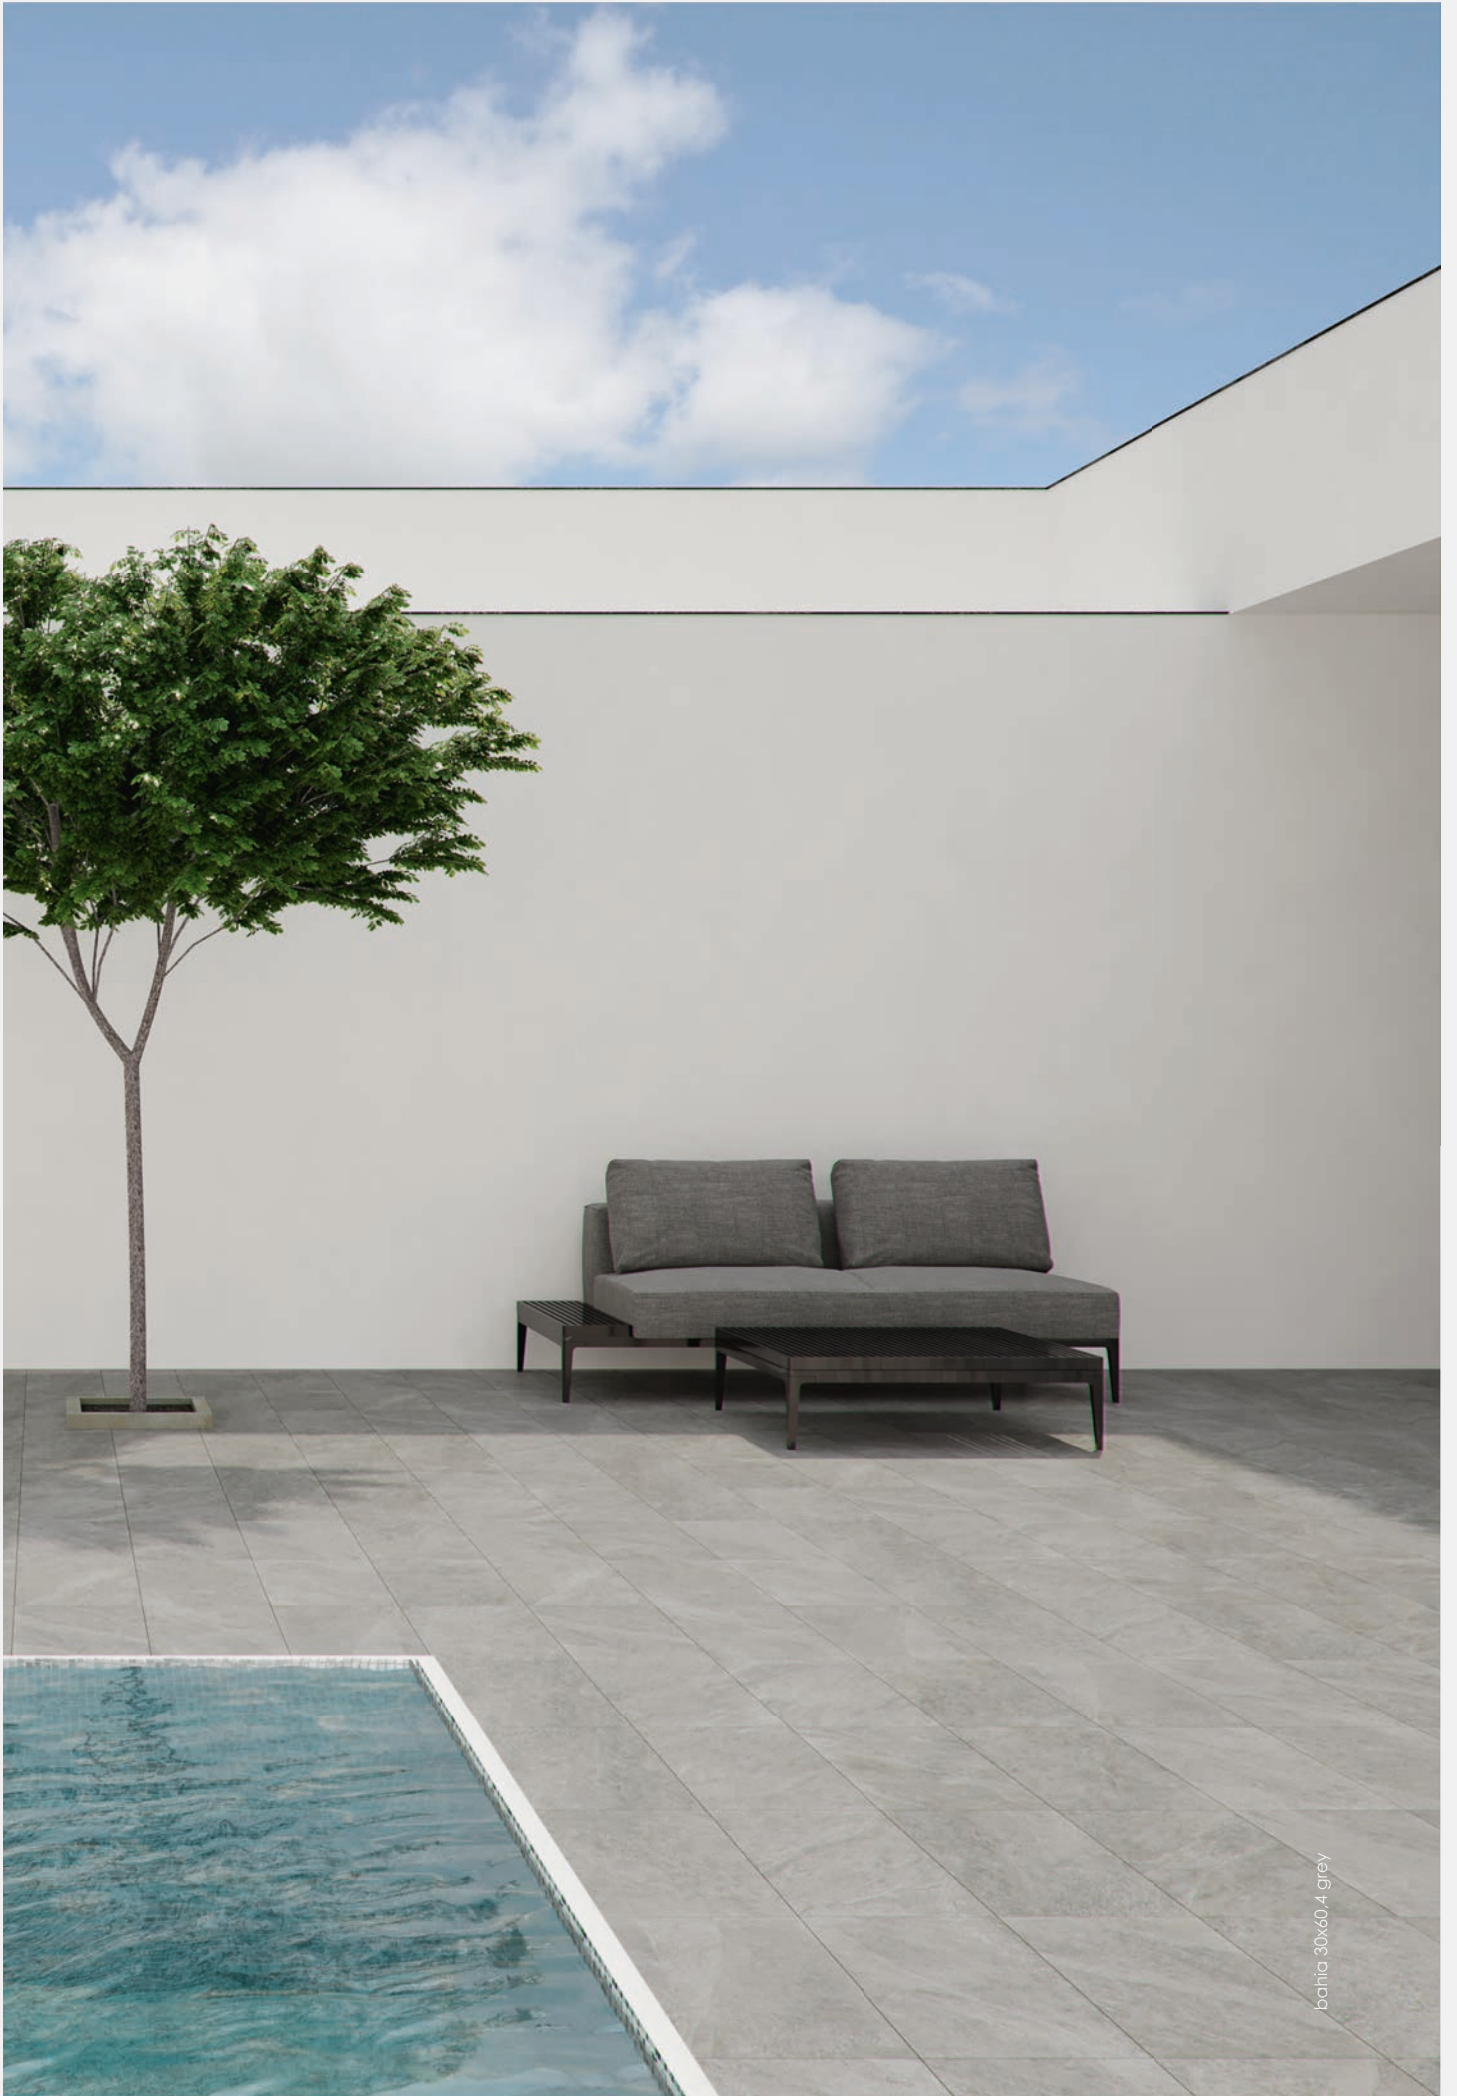

bahia

**gres porcellanato colorato in massa**  
colorbody porcelain stoneware

bahia 30x60.4 smoke

bachia 30x60,4 grey

clue

**gres porcellanato colorato in massa**  
colorbody porcelain stoneware

clue 30x60 tech white