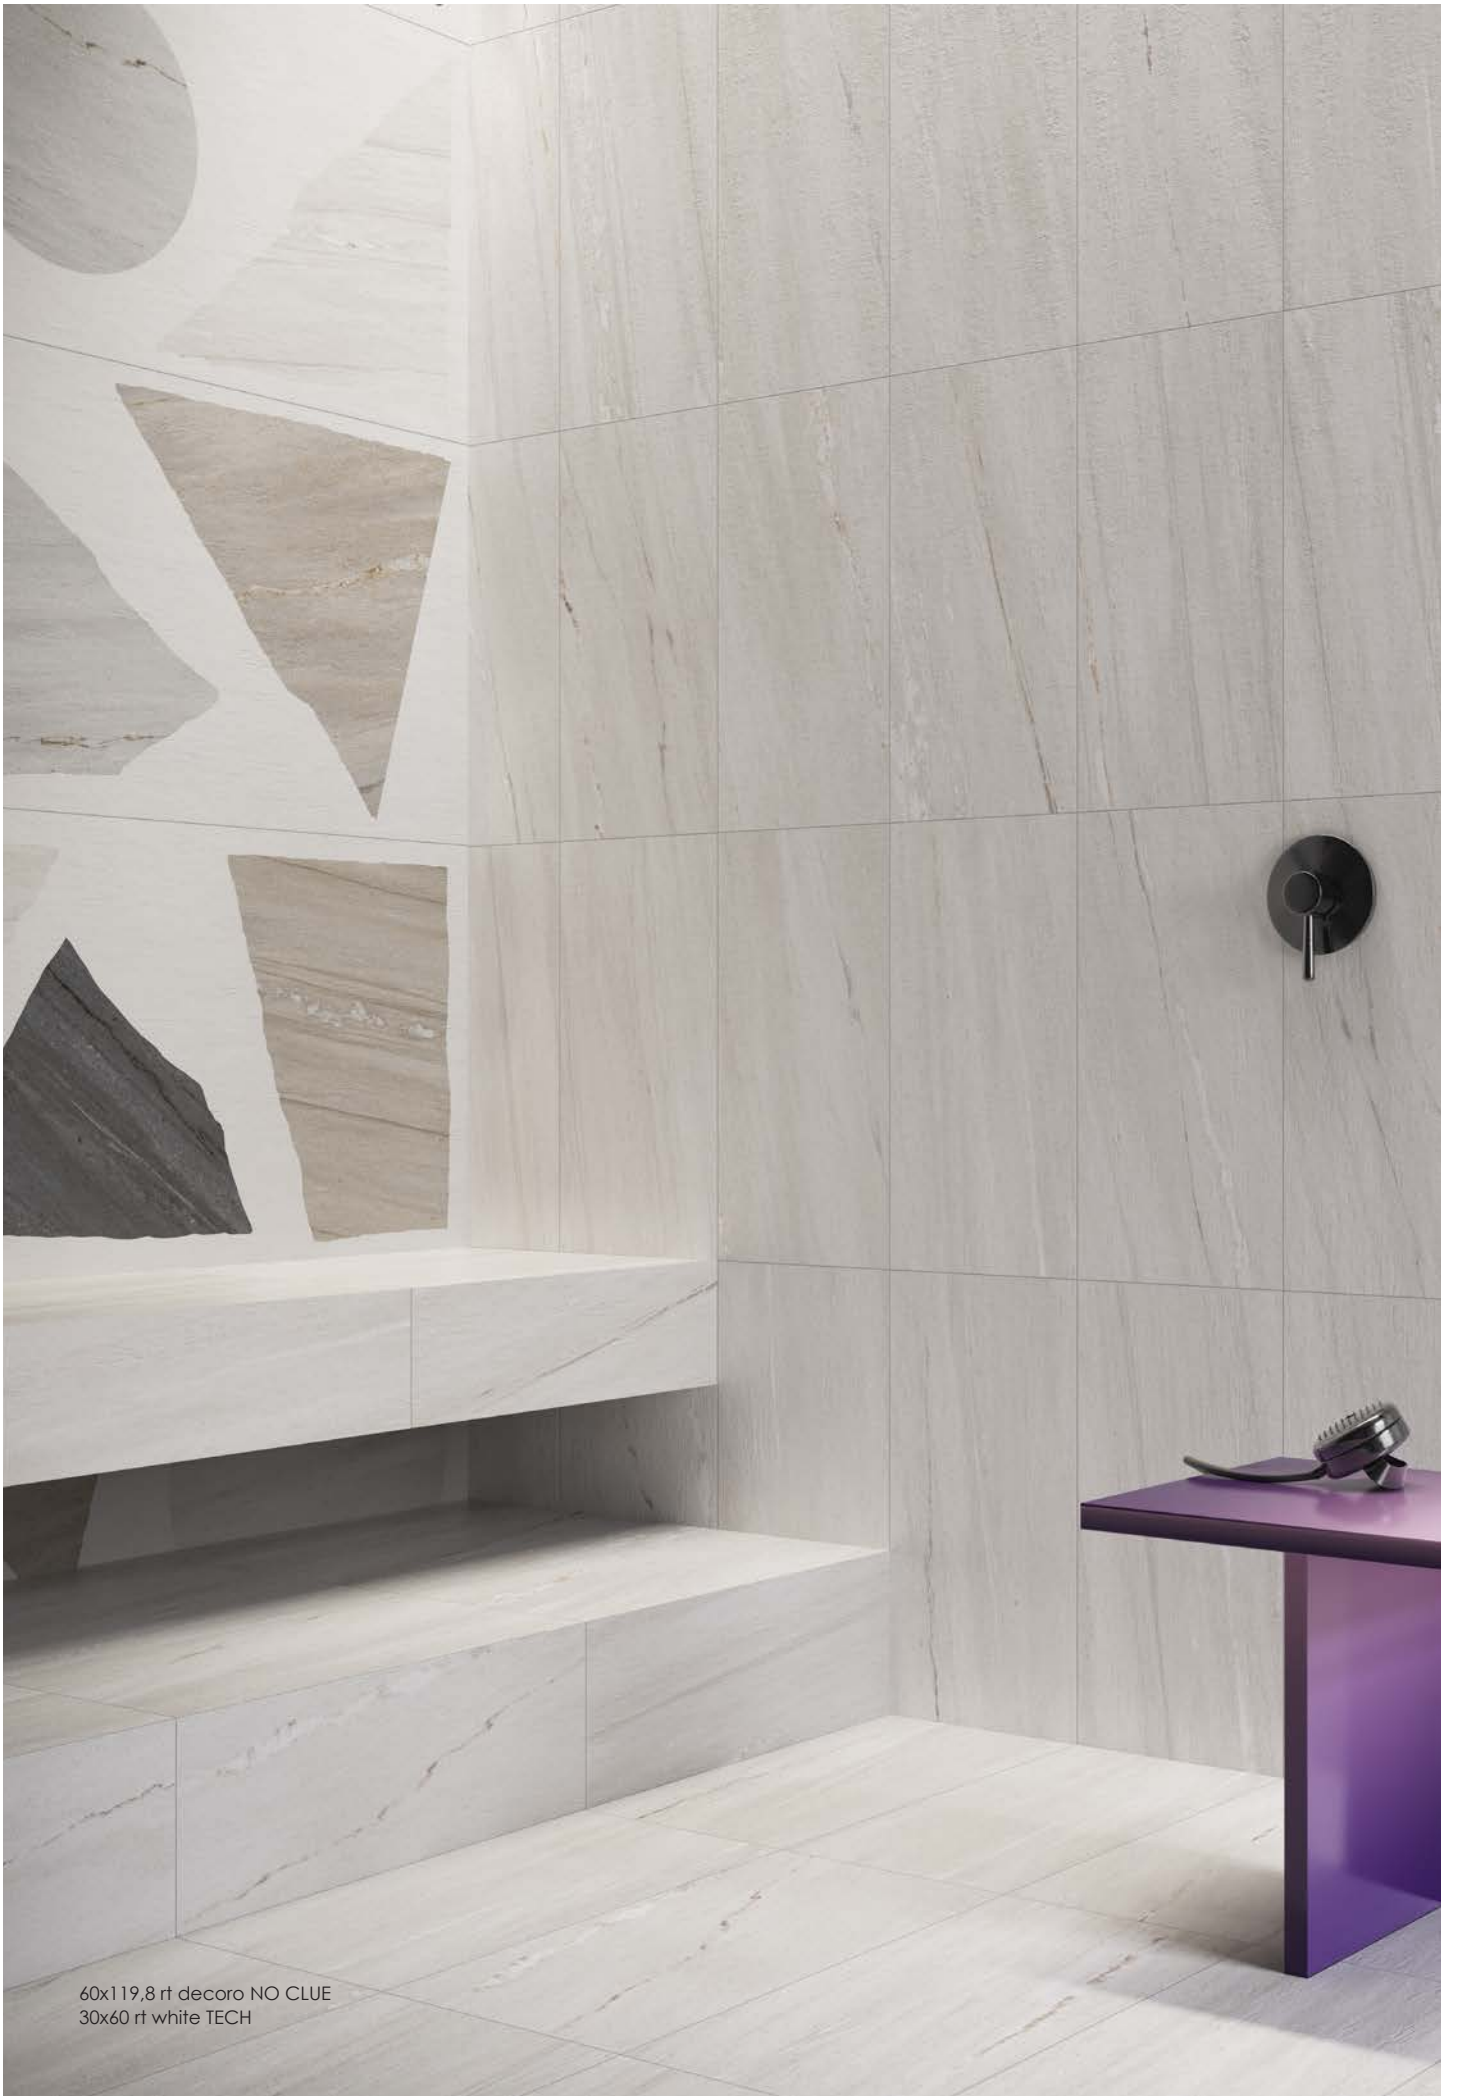

60x119,8 ft decoro NO CLUE
30x60 rt white TECH