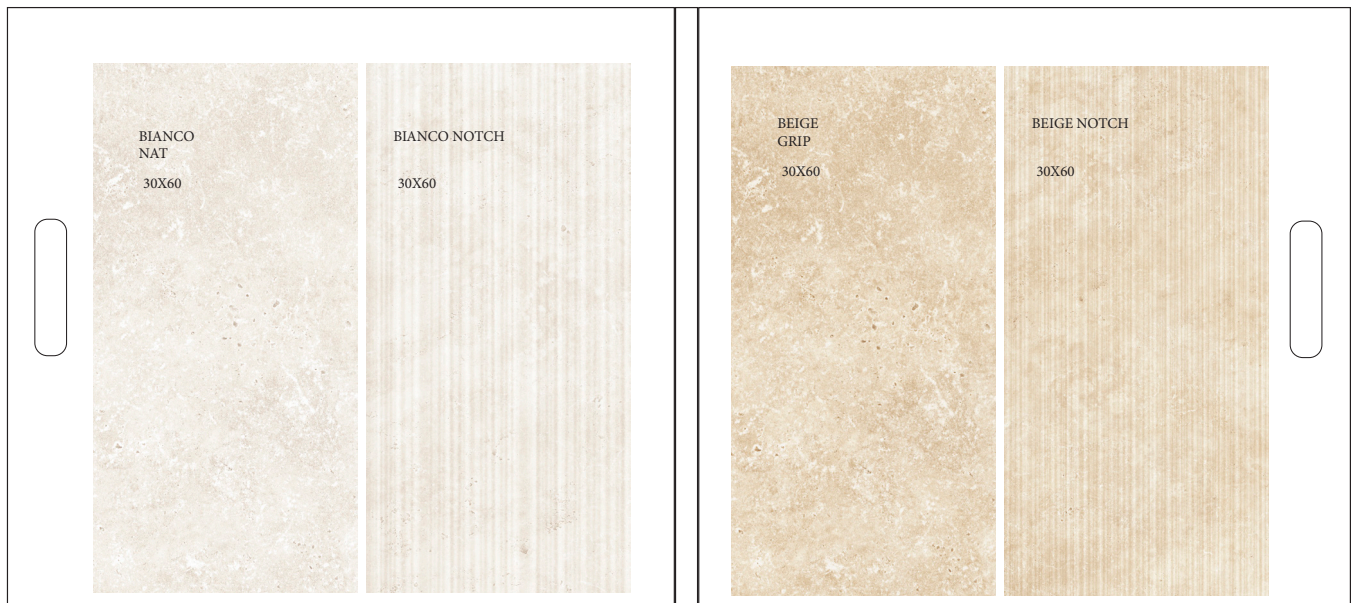

FOLDERONE TRAVERTINO

dim. 68X64

CA00015726

FOLDERONE A DUE ANTE CON MANIGLIA