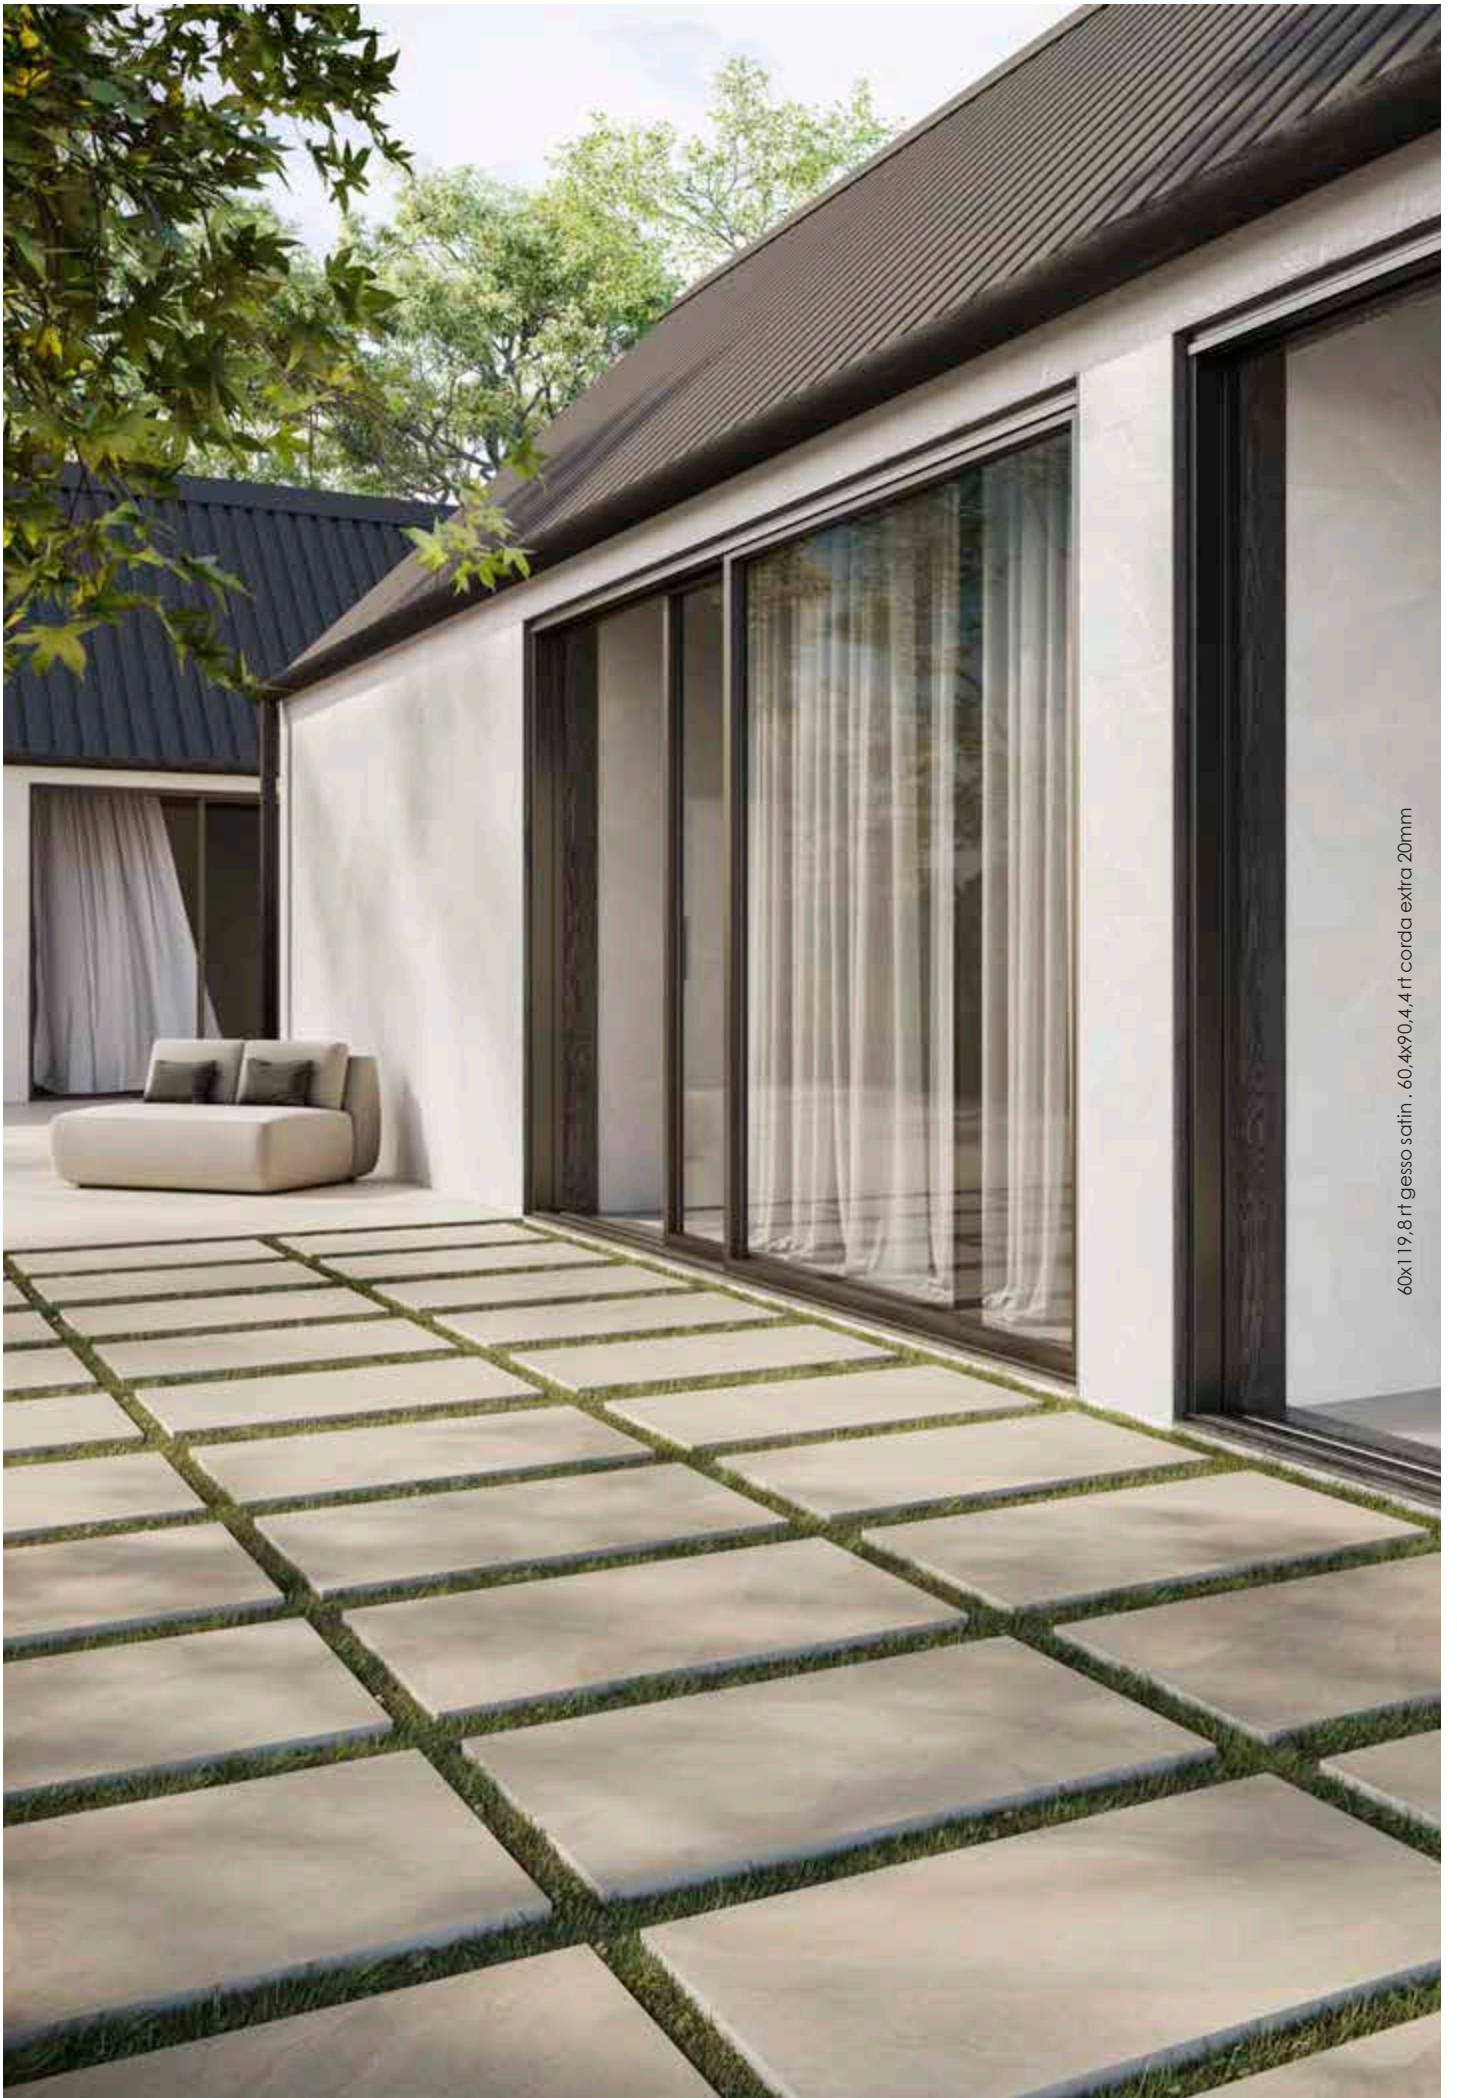

60x119,8 rt gesso satin . 60,4x90,4,4 rt corda extra 20mm