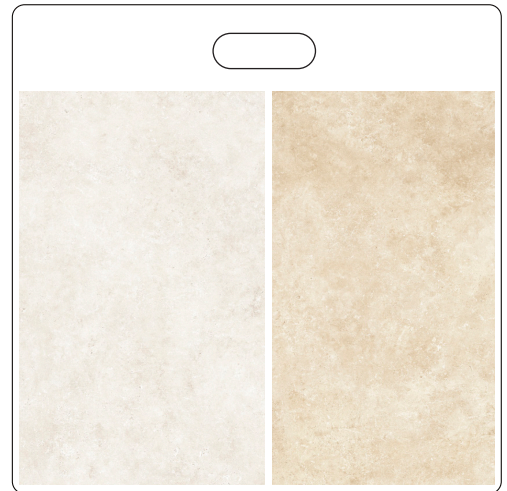

merchandising

extra

CA00015153
catalogo extra 2024

cm. L 40 x H 40

cartelle
sample boards . Handpaneele . panneaux main

bosco

CA00015071

travertino

MRC0999
CA00012621

pierre bleue

MRC0949
CA00011458

pierre bleue 20x20

MRC0949T
CA00013798

quartz stone

MRC1009
CA00012658

soho