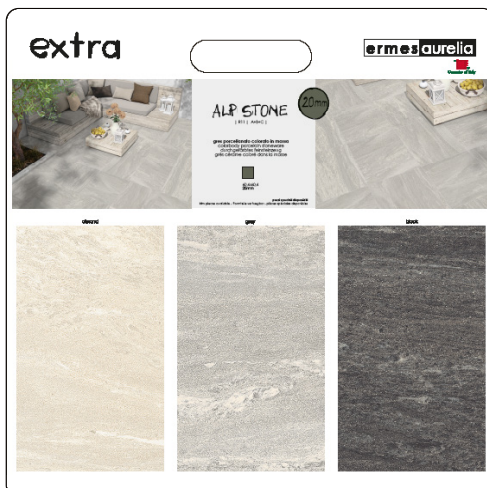

merchandising

extra

CA00015153
catalogo extra 2024

cm. L 40 x H 40

cartelle
sample boards . Handpaneele . panneaux main

bosco

CA00015071

travertino

CA00015072

alpstone

MRC0980
CA00012023

bahia

MRC0945
CA00011454

ark.

CA00013794

dom.ino

MRC0999
CA00012621

pierre bleue

MRC0949
CA00011458

pierre bleue 20x20

MRC0949T
CA00013798

quartz stone

MRC1009
CA00012658

soho